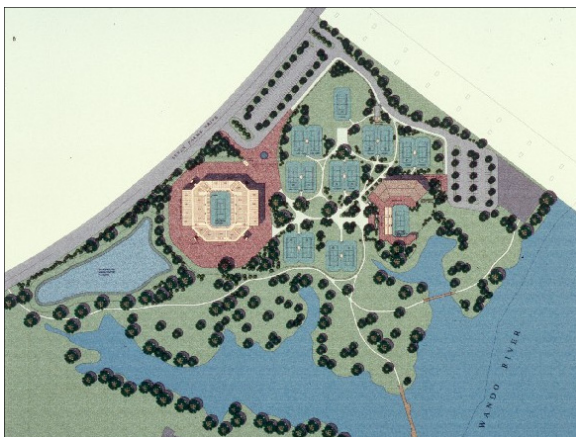

Tournament & Pro Associations

GRAND SLAM EVENT
 US OPEN—USTA National Tennis Center
 Flushing Meadows, New York

ATP TOUR WORLD HEADQUARTERS
 Ponte Vedra Beach, Florida

AMERICA'S RED CLAY TENNIS CHAMPIONSHIPS
 Tennis Center of Coral Springs—Florida

US OLYMPIC TRAINING CENTER
 Chula Vista, California

TENNIS CENTRE AT DANIEL ISLAND
 Family Circle Cup—Charleston, South Carolina

FORD TENNIS TOURNAMENT
 Loretto, Mexico

Sheldon Westervelt and/or Alex Levitsky have designed or have been a member of the design team.
 © 2001-2008 Global Sports & Tennis Design Group, LLC