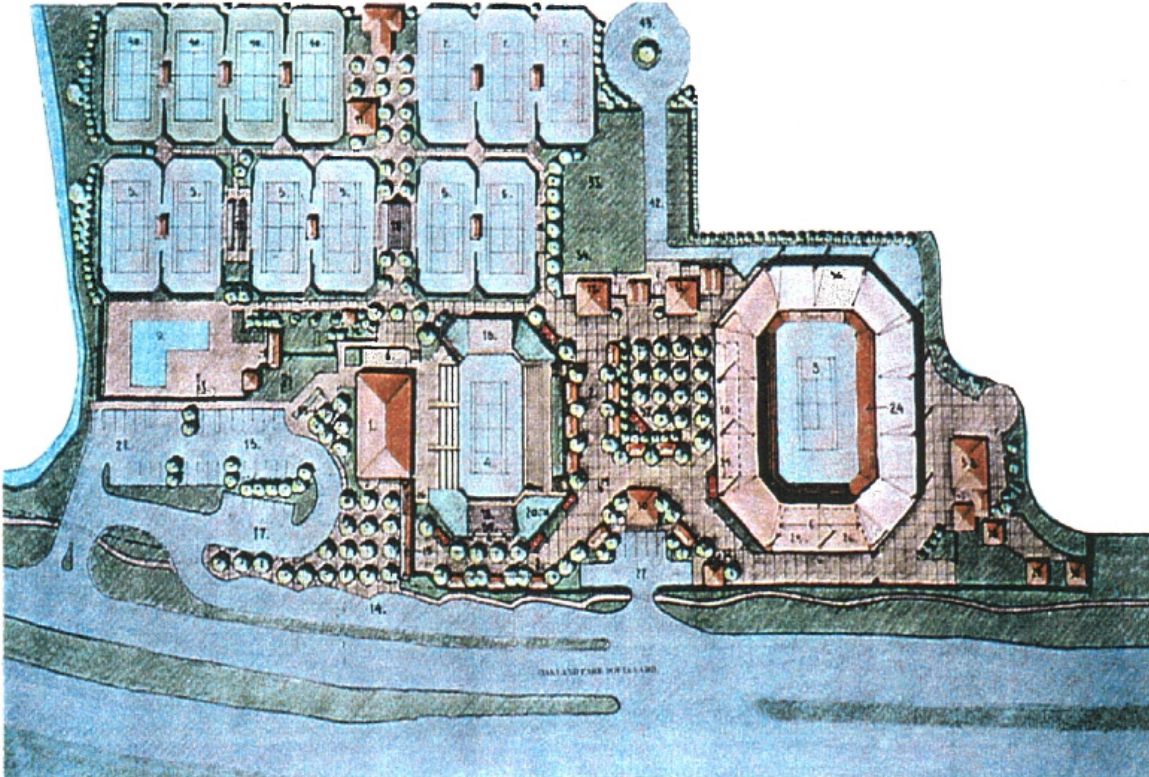

Sunrise Tennis Club Park

Sunrise, Florida

Sunrise Tennis Club Park is the former Welleby Tennis Center which has been completely redesigned and reconstructed to provide the members with a modern tennis facility utilizing the latest technology in tennis court design and construction.

The club features a clubhouse/pro shop, a clubhouse exhibition court, ten subsurface irrigated HydroCourt fast dry courts, six Pro-DecoTurf courts - the "Surface of Champions", and player amenities including shade shelters for every court, restroom facilities, and a member parking area.