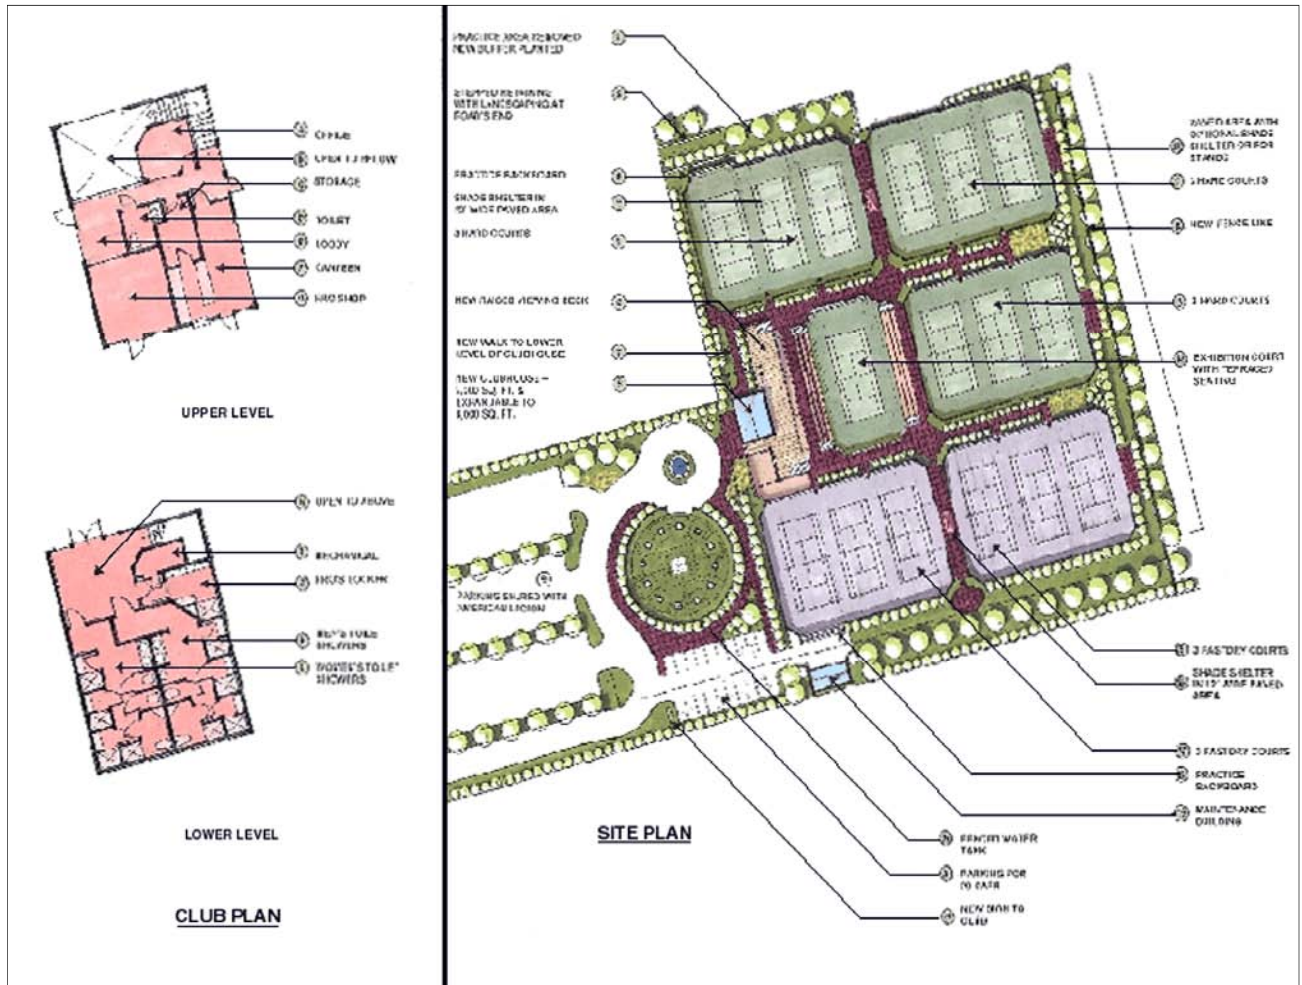

# Columbia Tennis Center

## Columbia, South Carolina

The City of Columbia has a tennis facility in the mid city with 14 tennis courts and a small pro shop/office.

The tennis program in the city has grown and there was a need to modernize the facility and to add spectator viewing and an exhibition court as well as other player amenities.

Tennis players prefer clay courts as they are more relaxing to play on and they will be included in the new plan. The development of subsurface irrigation has increased the efficiency, reduced water consumption and reduced maintenance costs. This new technology will be included in the proposed project design program.

Environmental lighting systems that reduce light pollution in the area will replace the older high mast lighting system.

Parking will be relocated, allowing the facility to expand to 15 field courts with a new Clubhouse/Pro Shop and Exhibition Court.