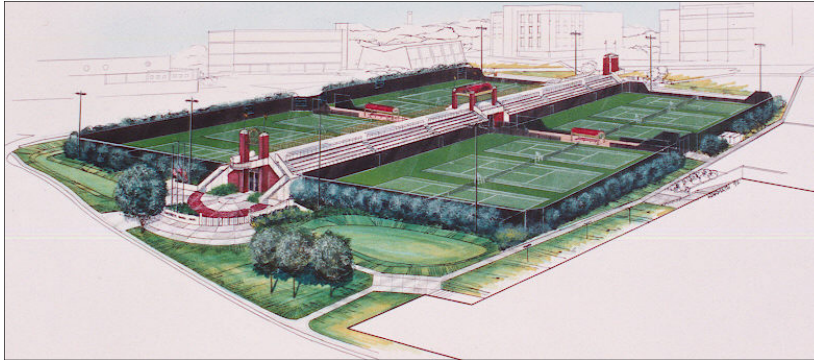

Scott Speicher Tennis Center

Florida State University
Tallahassee, Florida

Florida State University tennis courts had reached the end of their useful life and were in need of replacement.

The team of Emo Architects and Global was engaged to design and to oversee the construction of a new tennis facility.

The Scott Speicher Tennis Center features twelve tennis courts, spectator seating for 1,332 and lockers, showers, coaches offices and team rooms for the varsity tennis teams. The courts are lighted for tournament and recreation class play.